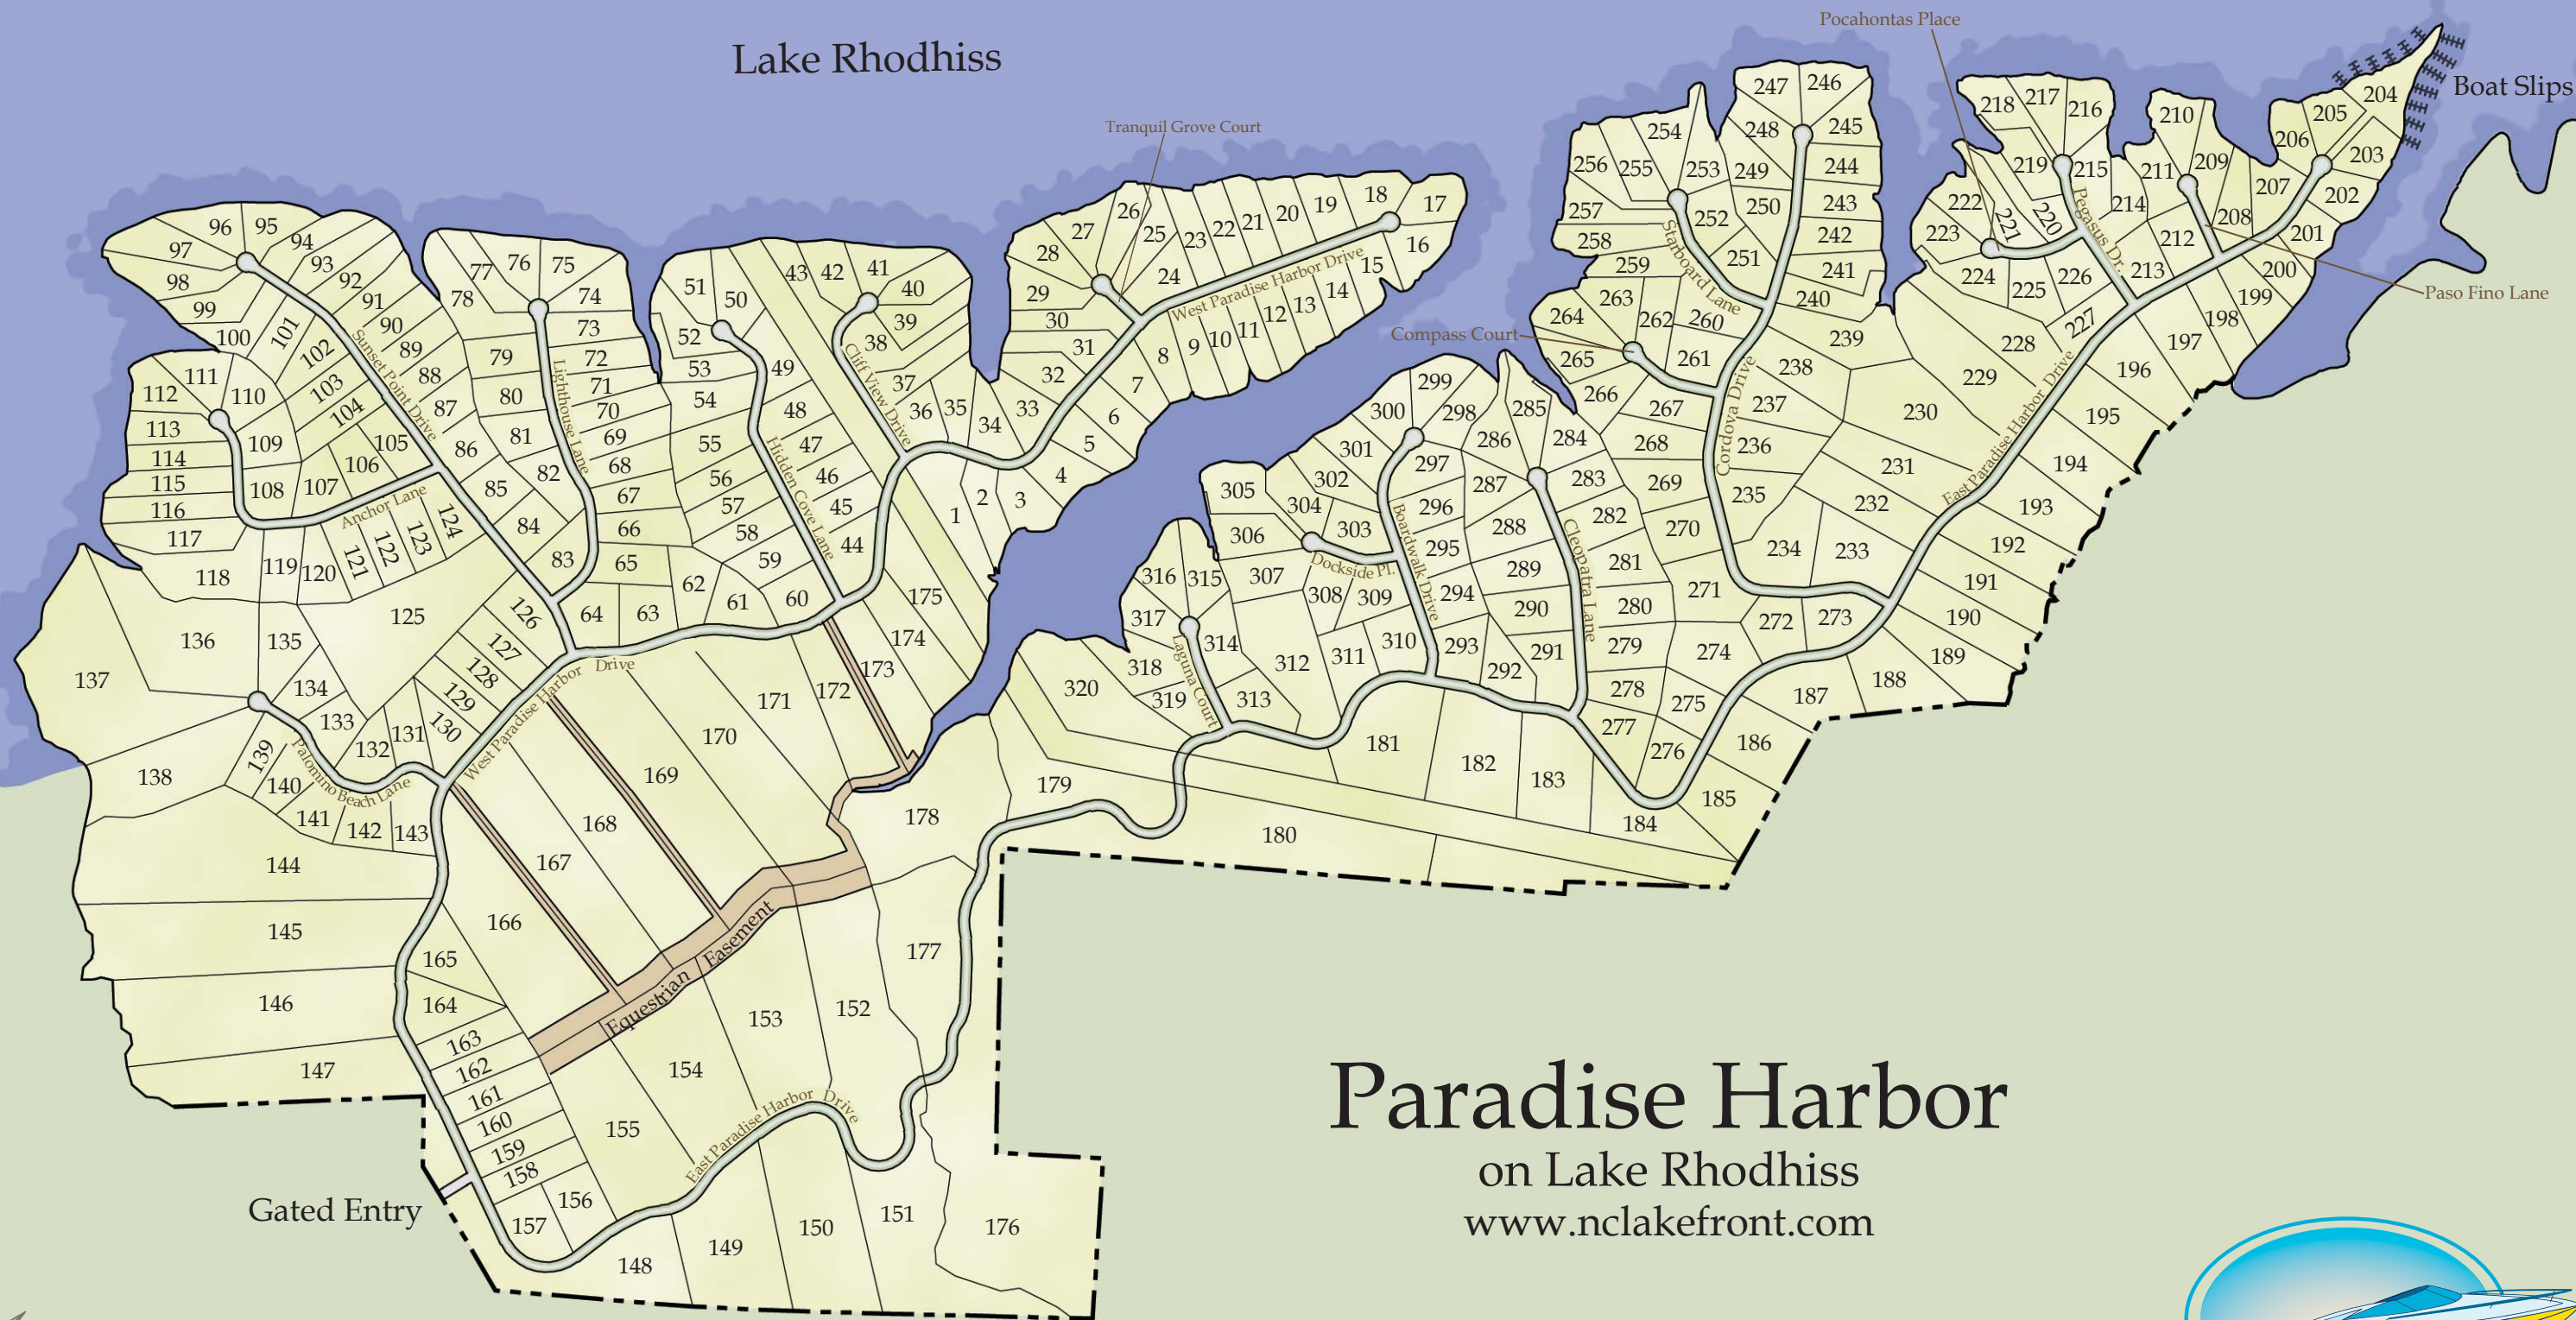

Lake Rhodhiss

Paradise Harbor on Lake Rhodhiss www.nclakefront.com

NCLakeFront.com REALTY
1-800-517-5899

Notice: This Site Plan & Document Is For Conceptual Use Only. Actual Locations, Sizes And/Or Renditions May Be Changed By The Developer In Order To Accommodate The Needs Of The Development. This Plat Is Preliminary And Is Subject To Modification. This Is Not A Final Plat For Recordation. NOT TO SCALE. Void where prohibited by law. Verify all acreage and dimensions on the recorded lot map.